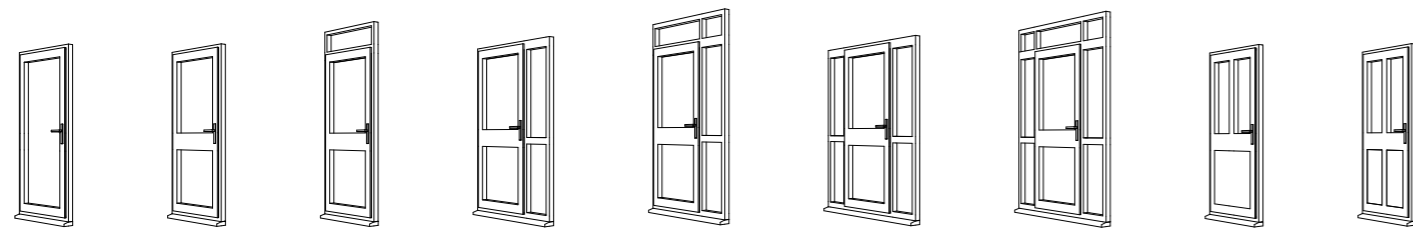

Residential Doors