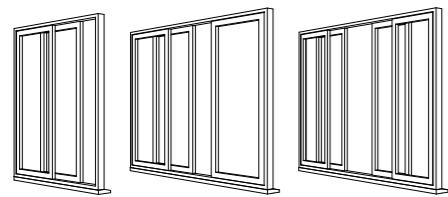

Patio Doors

Tilt and Turn Windows

Casement Windows

Choosing the right glass for your home

Minster glass

Contora glass

Stippolyte glass

A wide range of glass effects are available so you can more closely match the pattern you prefer. All glass options are available toughened or laminated for safety and security.