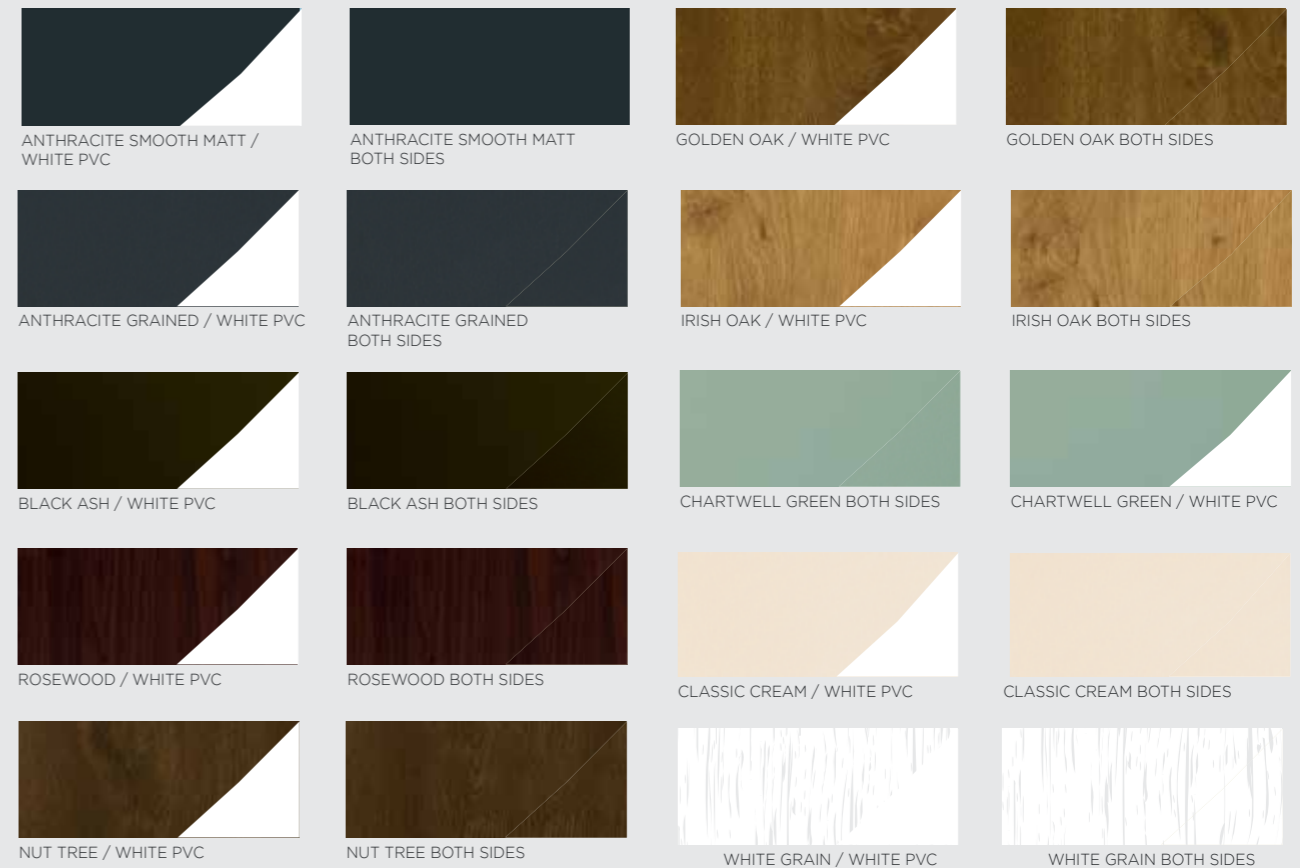

This range is available in White and 20 colourways as standard. See page 5. Our suite of windows and doors comes with matching ancillaries, trims and accessories plus a wide choice of complementary hardware to complete the look.

Traditional 2500 - Colours

Our Traditional 2500 windows and doors come in a unique range of foils with **20 colourways** available from stock. Complete with colour matching ancillaries, trims and accessories, your windows and doors will perfectly complement your home.

With an extensive selection of colours and colourways, we help you choose the perfect colour palette for your home.

- Colours include the beautiful woodgrains, Classic Cream, Chartwell Green, Irish Oak, Anthracite Grey, and the unique Nut Tree. Just feel our authentic woodgrain foils.
- Extremely durable and a minimum 10 year manufacturer's guarantee means your new windows and doors will stay looking beautiful for years, giving you ultimate peace of mind.

Colour	Nearest Ral	Renolit Ref	Colour	Nearest Ral	Renolit Ref
Anthraccite Smooth Matt	RAL 7016	S30.30.70.0065	Golden Oak	N/A	S30.30.11.0031
Anthraccite Grained	RAL 7016	S30.30.10.0054	Irish Oak	N/A	S30.30.11.0109
Black Ash	RAL 8022	S30.30.10.0078	Chartwell Green	RAL 6021	S30.30.10.0224
Rosewood	N/A	S30.30.11.0059	Classic Cream	RAL 9001	S30.30.70.0006
Nut Tree	N/A	S30.30.11.0033	White Grain	RAL 9010	S30.30.70.0005