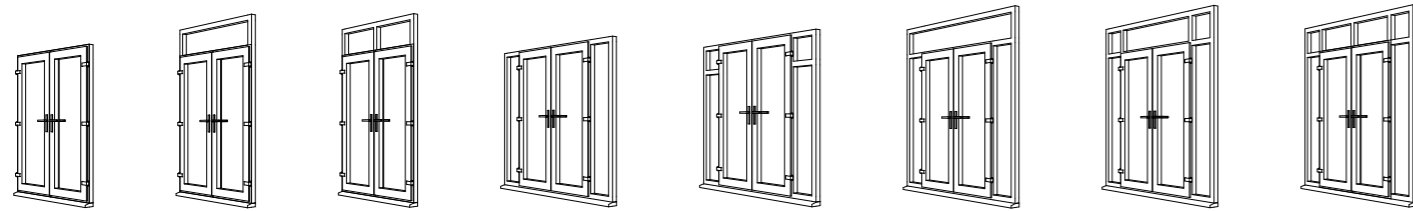

Choose the windows and doors to suit your home

French Doors