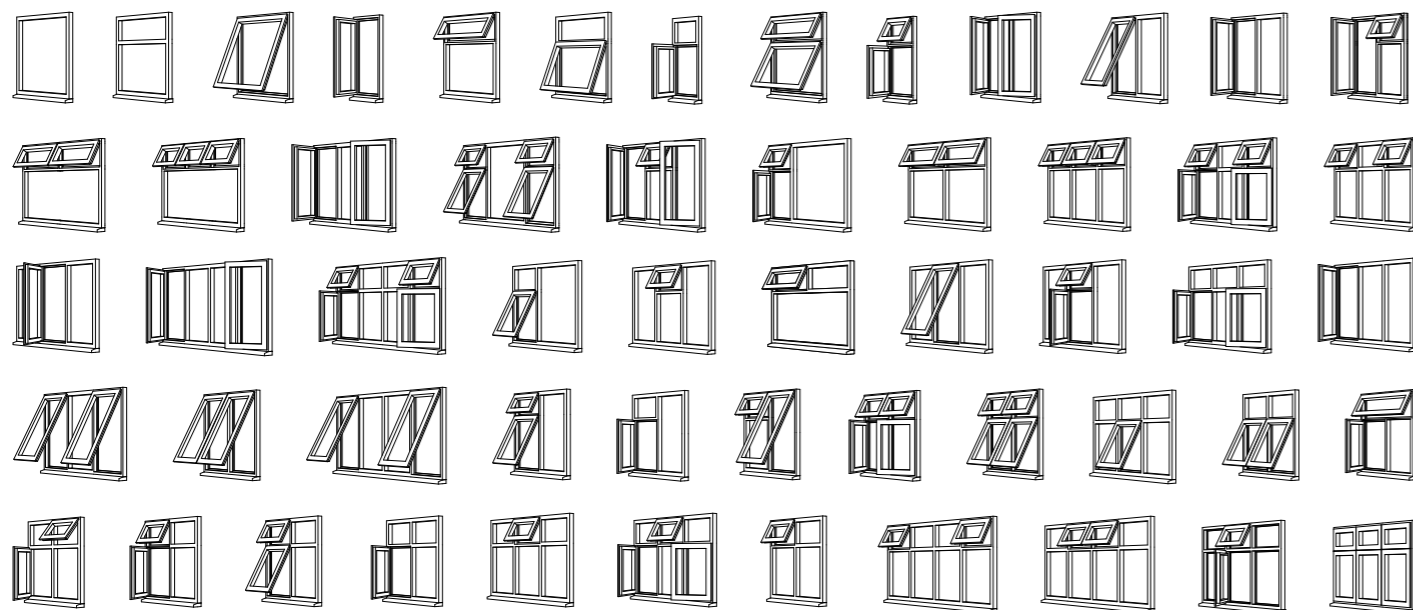

Casement Windows