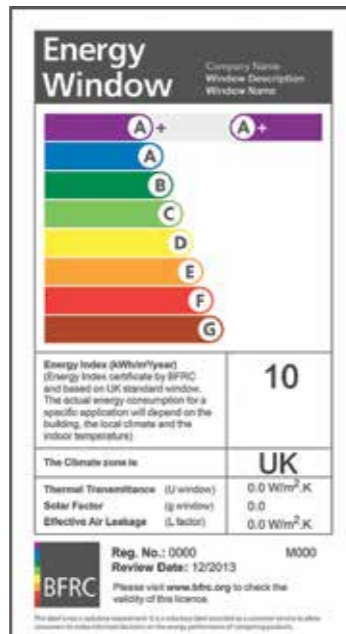

Saving energy, money and the environment

With energy prices soaring, you need a window and door system that insulates your home, helping to reduce fuel bills and cut carbon emissions.

Most people are familiar with the rainbow 'energy label' on white goods such as fridges and washing machines. These also apply to windows and doors.

A window energy rating of A+10 or above is considered to be the best in class for energy efficiency. This equates to A+ with BFRC. So when choosing your windows, look for the energy rating label with A+.

To calculate how much you could save use the online energy calculator at www.deceuninck.co.uk

Our Traditional 2500 double glazed windows achieve superb thermal performance with A+ energy ratings. We also offer triple glazed windows for the best in energy efficiency and comfort in the home.

* www.energysavingtrust.org.uk